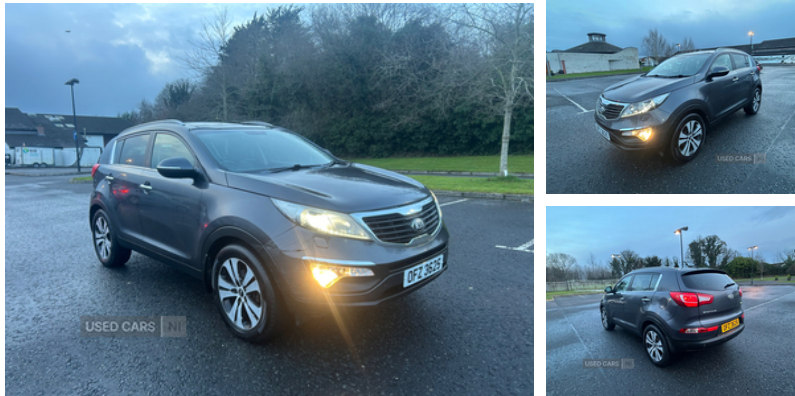

## Kia Sportage 1.7 CRDi ISG 3 5dr [Sat Nav] | Jun 2013

**£3,999**

**SUPERB SPEC SAT NAV LEATHER HEATED SEATS PAN ROOF MOTD NOV**

<b>Miles:</b>	147000
<b>Fuel Type:</b>	Diesel
<b>Transmission:</b>	Manual
<b>Colour:</b>	Silver
<b>Engine Size:</b>	1685
<b>CO2 Emission:</b>	143
<b>Tax Band:</b>	F (£215 p/a)
<b>Body Style:</b>	Sport utility vehicle
<b>Insurance group:</b>	12E
<b>Reg:</b>	OFZ3625

TRADE INTO CLEAR GOOD JEEP DESPTE THE MILES

SUPERB SPECIFICATION FULL BLACK LEATHER HEATED SEATS  
 PANORAMIC GLASS ROOF XENON HEADLIGHTS SAT NAV  
 BLUETOOTH TOUCHSCREEN PARKING SENSORS ALLOY WHEELS

MOTD TO NOVEMBER

DRIVES WELL