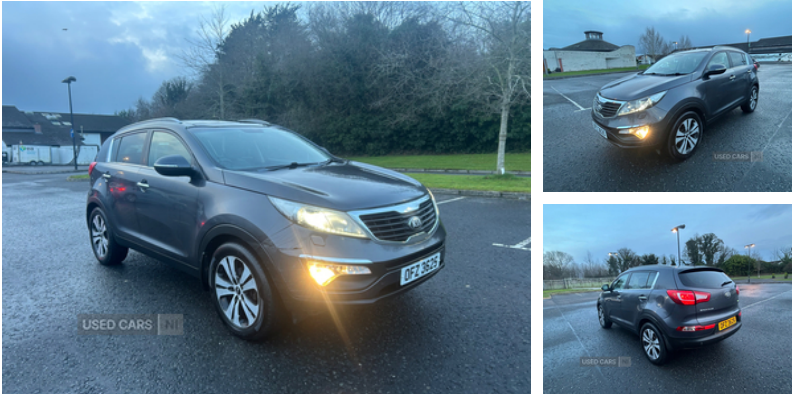

BELLS LANE, Belfast, BT27 4QH
 TONY: 07568547216

Kia Sportage 1.7 CRDi ISG 3 5dr [Sat Nav] | Jun 2013

£3,999

SUPERB SPEC SAT NAV LEATHER HEATED SEATS PAN ROOF MOTD NOV

Miles:	147000
Fuel Type:	Diesel
Transmission:	Manual
Colour:	Silver
Engine Size:	1685
CO2 Emission:	143
Tax Band:	F (£210 p/a)
Body Style:	Sport utility vehicle
Insurance group:	12E
Reg:	OFZ3625

TRADE INTO CLEAR GOOD JEEP DESPTE THE MILES

SUPERB SPECIFICATION FULL BLACK LEATHER HEATED SEATS
 PANORAMIC GLASS ROOF XENON HEADLIGHTS SAT NAV
 BLUETOOTH TOUCHSCREEN PARKING SENSORS ALLOY WHEELS

MOTD TO NOVEMBER